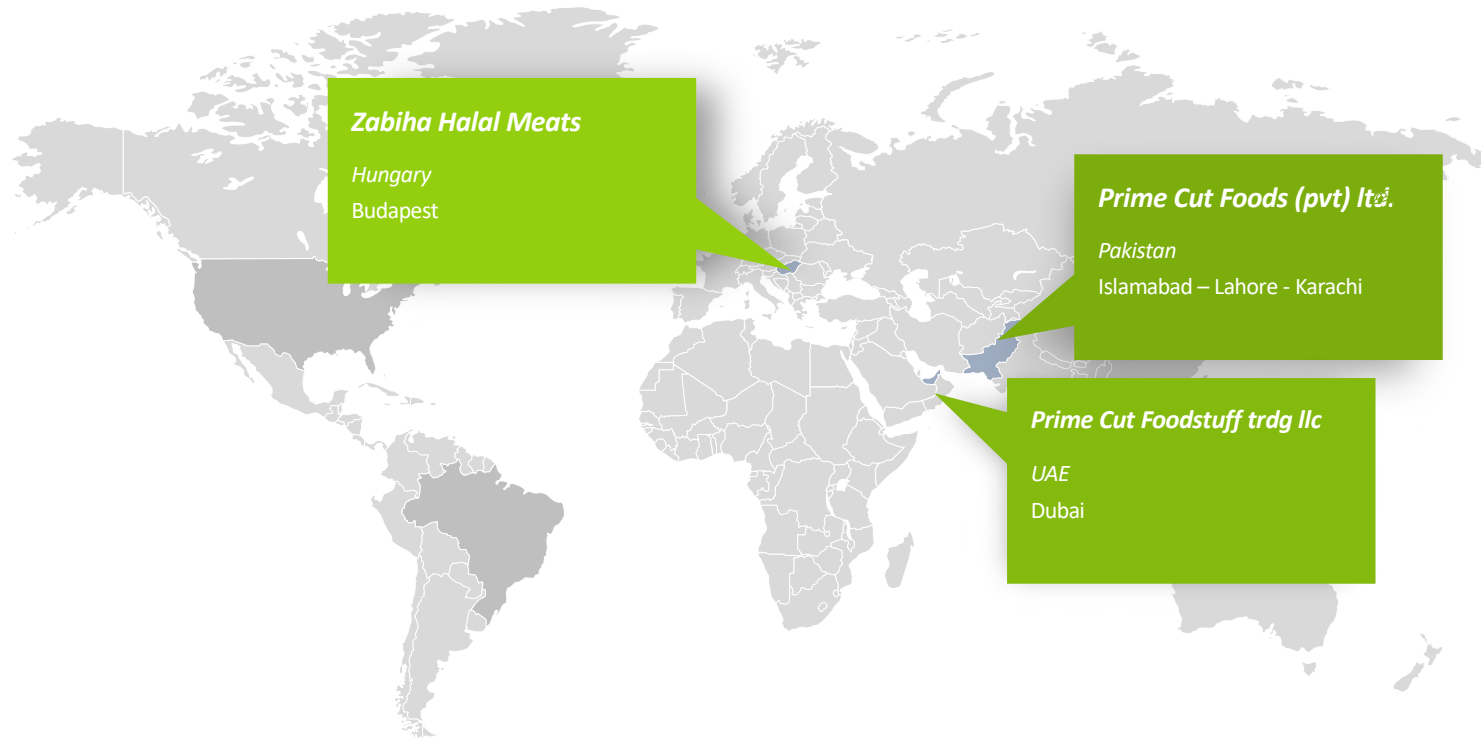

Introduction

Prime Cut Foods

PREMIUM FOOD PRODUCTS

acelle[®]
SERVICES PVT. LTD.

Introduction

Prime Cut Foods

Premium Food Products & Acelle

Prime Cut Foods and Acelle, based in Rawalpindi / Islamabad, Pakistan. We are one of premium meat & food product supplier in Pakistan. Passionate for achieving results by continuously focusing on our professionalism, meeting expectations, and ensuring compliance to the highest standards of hygiene, health, safety and environment. Providing market access to farming sector. Assisting and helping farmers to achieve great results.

Livestock Farms

Lahore
Islamabad
DG Khan
Mandi Bahauddin

Community Farming

Tharparkar Region
FATA KPK
Jhang District
Sargodha

Our Partners

Local & Intl. NGOs
Farmer Associations
Meat Processors

Our Customers

Exports
*Middle East, Central
Asia & Europe*

Horeca
Sector

Major
IMTs & LMTs

NGOs
& Embassies

Our Business Horizon - 2020

Our Presence

Contact Us

Get InTouch